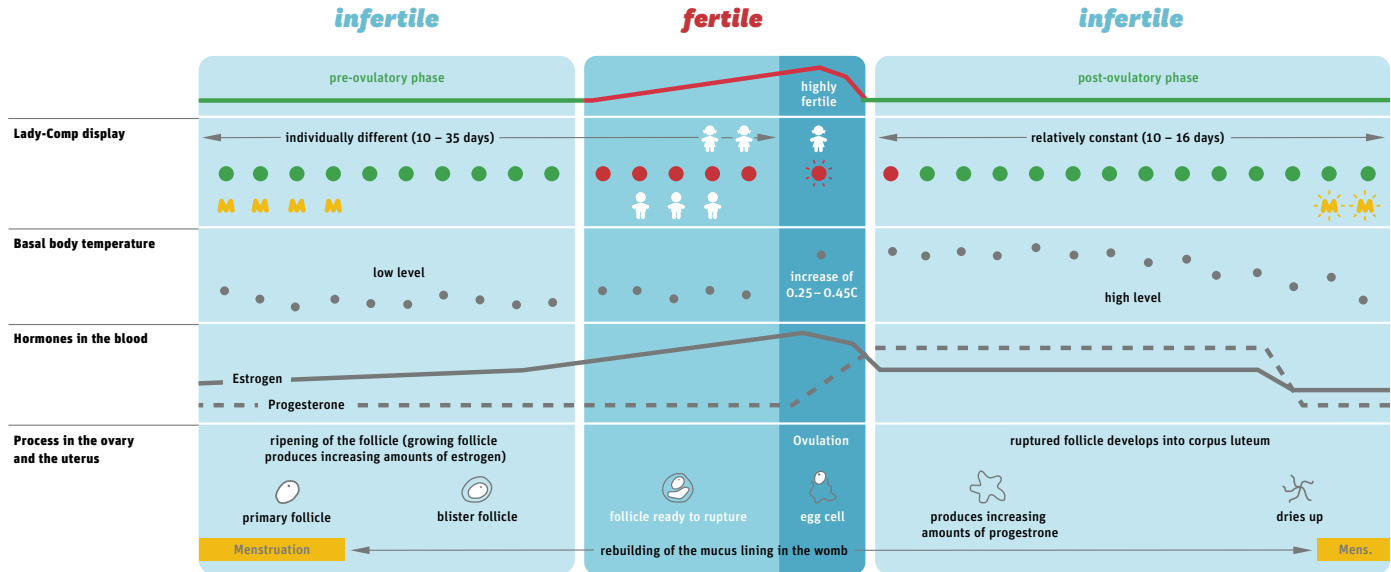

A woman can only become pregnant on six days during each menstrual cycle: five days before ovulation and on the day of ovulation. Based on your morning temperature, taken orally, Lady-Comp basic determines your fertile days and shows when you are ovulating by recording, analyzing and storing your menstrual cycle data. It determines your daily status of fertility and will alert you on the days when intercourse may lead to pregnancy.

The Pearl-Index is a value in the medical field that is used to determine the level of accuracy of a given birth control method. For example, if 100 women use contraception for one year and one of them becomes pregnant, then this corresponds to a Pearl-Index of 1.0.

Upgrades.

If you wish to upgrade the software or add more functions, you can do this at any time via an SD card.

● = Infertile

● = Learning phase

● = Fertile

☀ = Ovulation

Medical basics.

Biological facts:

- Every woman ovulates only once each cycle.
- If on the rare occasion two or more ovulations occur, they will occur within 24 hours.
- After ovulation, the egg can be fertilized for a maximum of 18 hours.
- Sperm can remain active and fertile in the woman's body for a maximum of 5 days.