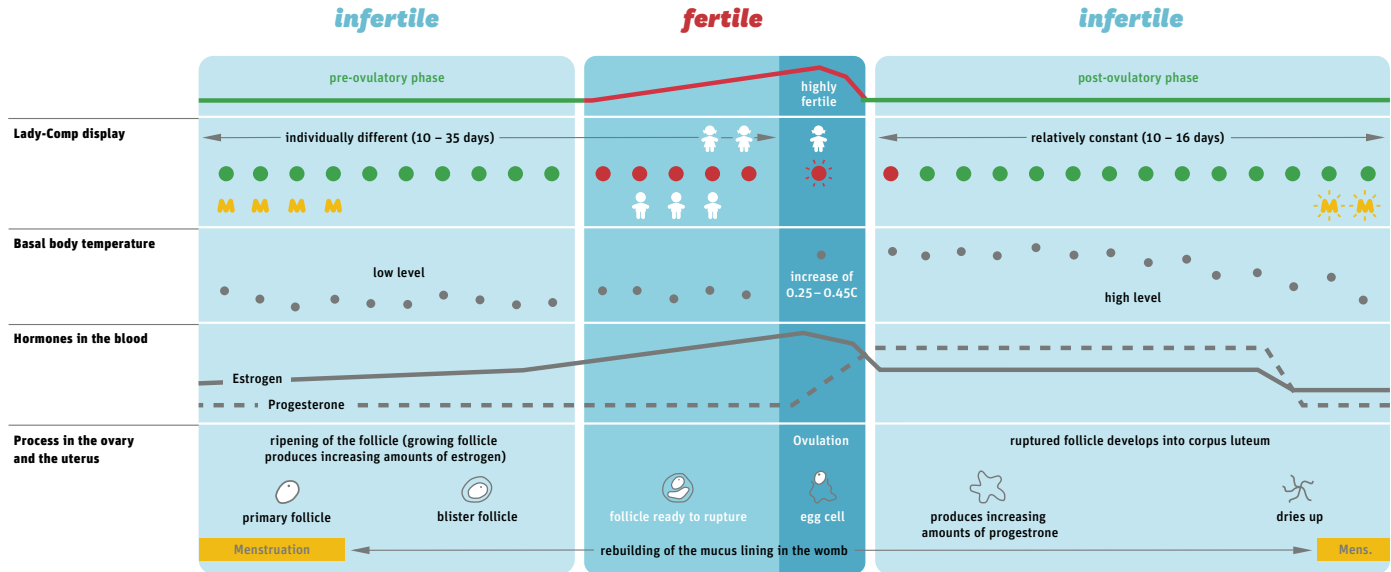

A woman can only become pregnant on six days during each menstrual cycle: five days before ovulation and on the day of ovulation. Based on your morning temperature, taken orally, Lady-Comp basic determines your fertile days and shows when you are ovulating by recording, analyzing and storing your menstrual cycle data. It determines your daily status of fertility and will alert you on the days when intercourse may lead to pregnancy.

Reliability is most important.

Lady-Comp basic's daily fertility display has a Pearl-Index of 0.7, meaning it is 99.3% accurate. The fertility computer is the uncontested leader in terms of accuracy, ease of use and safety.

The Pearl-Index is a value in the medical field that is used to determine the level of accuracy of a given birth control method. For example, if 100 women use contraception for one year and one of them becomes pregnant, then this corresponds to a Pearl-Index of 1.0.

Upgrades.

If you wish to upgrade the software or add more functions, you can do this at any time via an SD card.

- = Infertile
- = Learning phase
- = Fertile
- ☀ = Ovulation

Medical basics.

Biological facts: